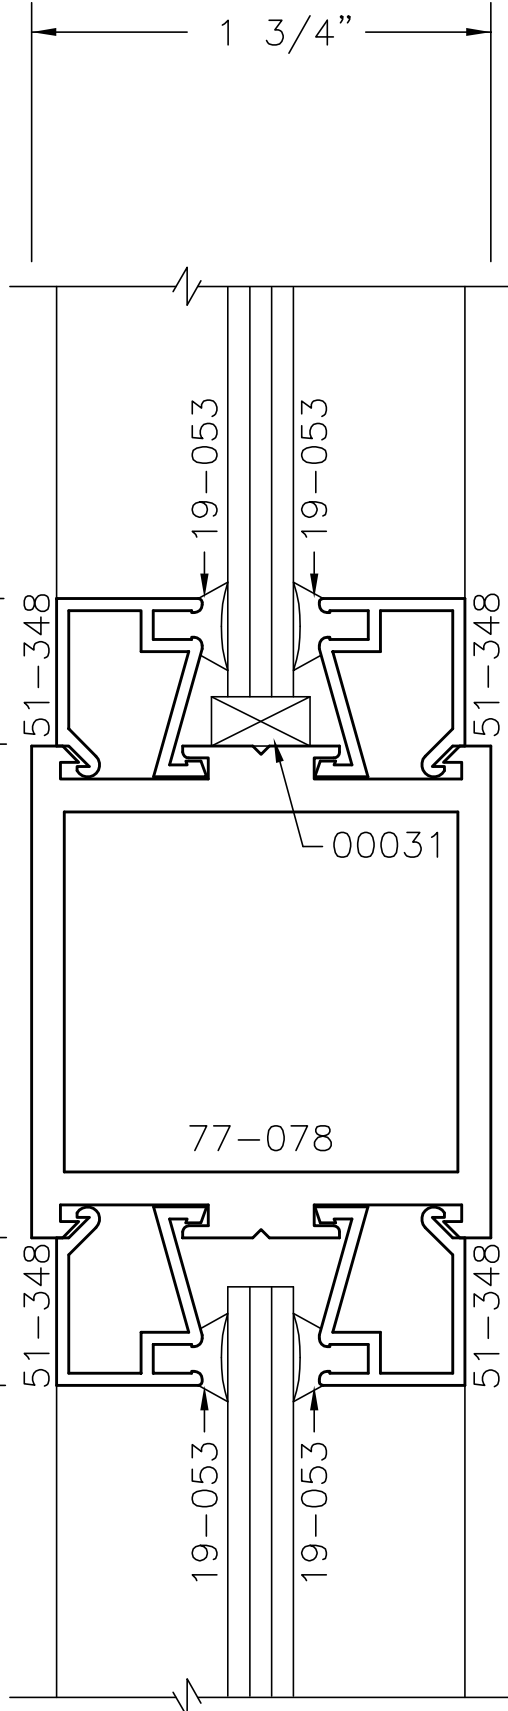

ROUGH OPENING (RO)

FRAME SIZE (FS)

DAYLIGHT

1 7/8"

9/16"

DAYLIGHT

9/16"

1 3/4"

1 7/8" INTERMEDIATE CROSSRAIL

SCALE: (1=1) "