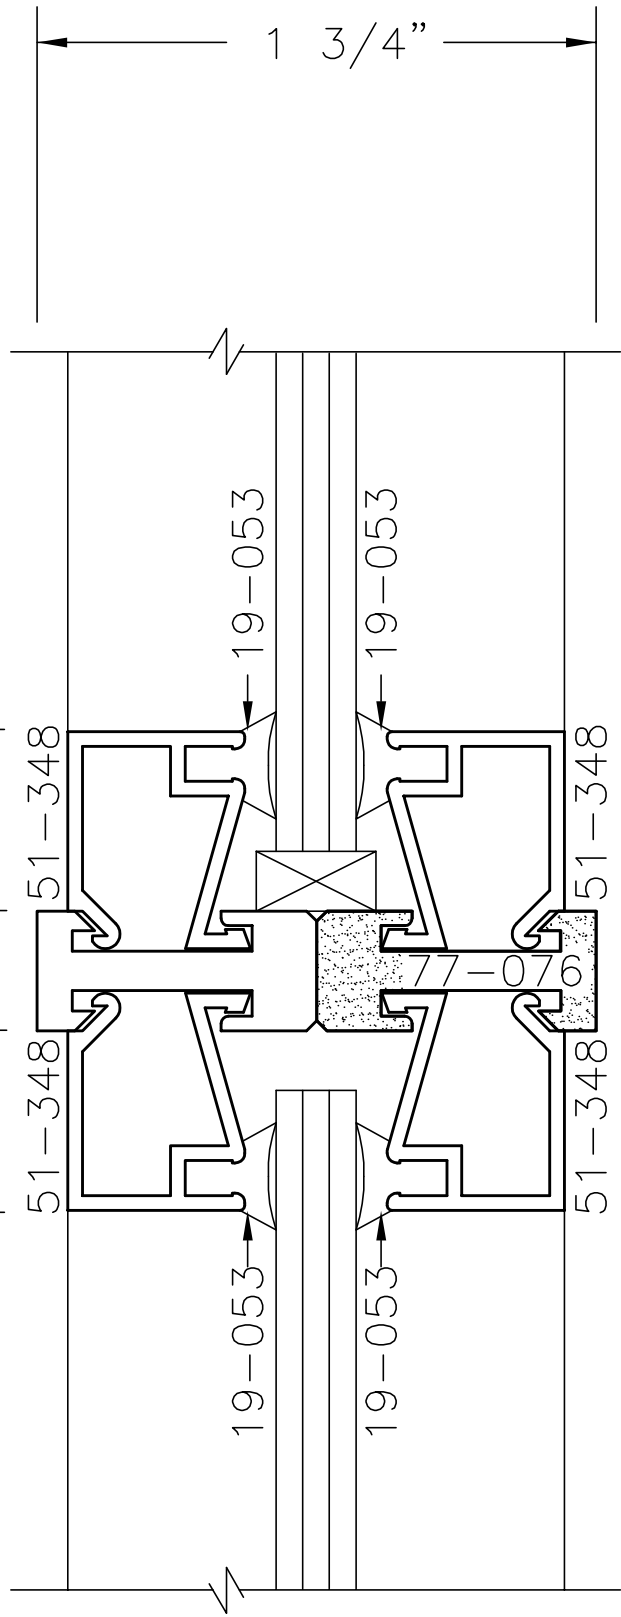

ROUGH OPENING (RO)

FRAME SIZE (FS)

DAYLIGHT 3/8" 9/16" DAYLIGHT

3/8" INTERMEDIATE CROSSRAIL

SCALE: (1=1) "